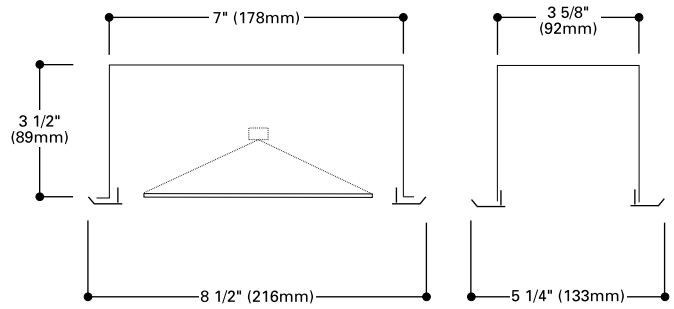

ATLITE

RF Recessed Rectangle

Recessed Rectangle
Less Battery
Incandescent Lamps

EMERGENCY LIGHTING

- Recessed rectangular unit with opal diffuser and torsion spring frame
- Mounting bars and brackets – BH2.
- Double contact bayonet base lamps only. 6, 12, 24, 32/36 or 120 volt
- Maximum wattage 18 watts
- Local 3 IBEW

DESCRIPTION

The RF Recessed Rectangle Series, when connected to an emergency battery source, provides remote mount lighting in several trim finishes to match different types of existing installations. Your choice of voltages available in either 1- or 2-socket models.

DIMENSIONS

ORDERING INFORMATION

Catalog No.	Description	Trim, specify	Ship Wt.
RF501	1 Socket D.C. Bayonet Base	W White	3
RF502	2 Sockets D.C. Bayonet Base	W White	3

Double contact bayonet base lamps only. 6, 12, 24, 32/36, or 120 volt. Please specify lamp when ordering. Maximum wattage 18 watts.